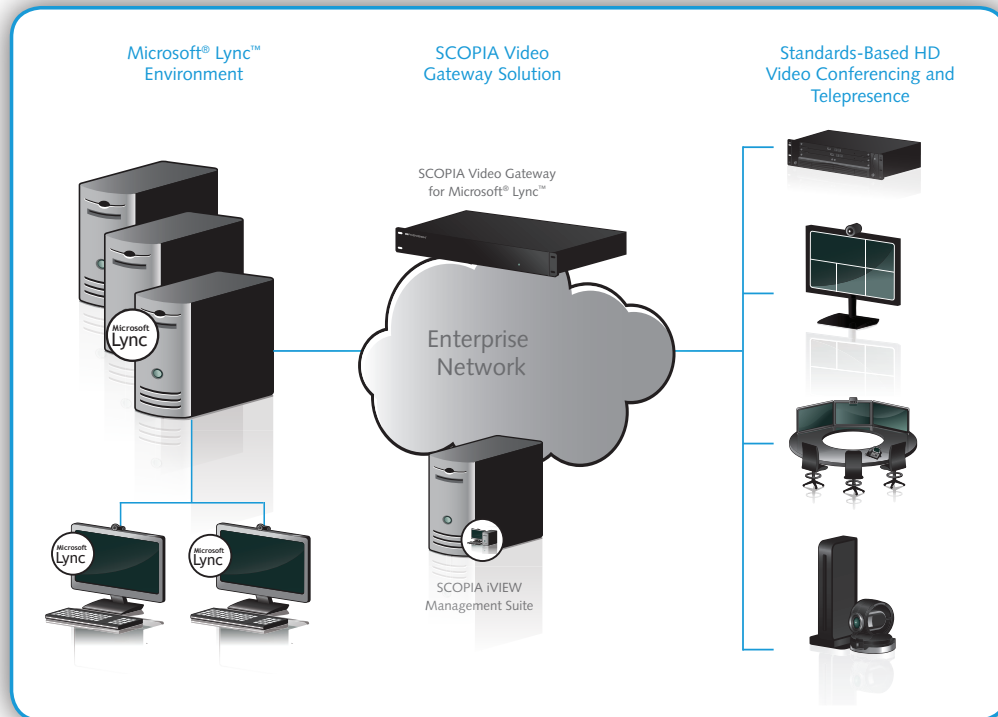

Specifications

Capacity

- Up to 10 HD 720p / 20 VGA / 40 CIF calls in any combination on a single Gateway

Scalability

- Unlimited scalability with multiple Gateways

Communications

- H.323, H.320 (through SCOPIA Gateway)
- IPv4
- Bit rate: up to 1.5Mbps per call

Video

- Codecs: Microsoft RTVideo, H.263, H.264
- Video resolutions for Microsoft Lync: CIF, VGA, 720p 30fps
- Microsoft RTVideo HD transcoding

Audio

- Codecs: G.711, G.722, G722.1

DTMF Translation

- In-band to out-of-band translation

Firewall Traversal

- Microsoft A/V Edge integration
- H.460.18, H.460.19 (through SCOPIA PathFinder)

Management

- Web-based administration and configuration

Security

- SRTP
- TLS

Interfaces

- RJ-45, dual gigabit Ethernet
- RJ-45 serial port connector

Power Supply

- 100-240 VAC, 50/60Hz auto-switched

Physical Characteristics

- Height: 43mm (1.7")
- Width: 430mm (16.9")
- Depth: 690mm (27.2")
- Weight: 15.4kg (34lb)
- 19-inch rack-mountable with flanges

Environmental Characteristics

- Operating temperature: 10° to 35°C (50° to 95°F)
- Storage temperature: -40° to 70°C (-40° to 158°F)
- Relative storage humidity: 90% non-condensing at 35°

About RADVISION

RADVISION (Nasdaq: RVSN) is the industry's leading provider of market-proven products and technologies for unified visual communications over IP and 3G networks. With its complete set of standards-based video communications solutions and developer toolkits for voice, video, data and wireless communications, RADVISION is driving the unified communications evolution by combining the power of video, voice, data and wireless – for high definition video conferencing systems, innovative converged mobile services, and highly scalable video-enabled desktop platforms on IP, 3G and emerging next-generation networks. For more information about RADVISION, visit www.radvision.com

USA/Americas
T +1 201 689 6300
F +1 201 689 6301
infoUSA@radvision.com

EMEA
T +44 20 3178 8685
F +44 20 3178 5717
infoUK@radvision.com

APAC
T +852 3472 4388
F +852 2801 4071
infoAPAC@radvision.com