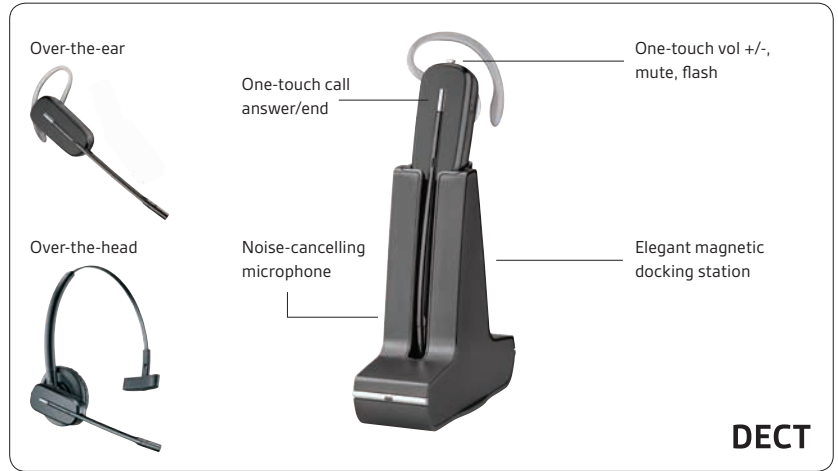

KEY FEATURES

- Wireless hands free solution for GAP compatible DECT phones
- Operates with enterprise DECT systems
- Discrete desk charger/headset holder
- Range: with DECT phones, up to 120m, 60m in typical office
- Answer/End, Mute and volume controls
- Up to 7 hrs talk time, 30 hrs standby time
- Choice of wearing styles; over-the-head, over-the-ear or behind-the-neck (optional accessory)

PAIRING WITH A DECT PHONE

Simply put the telephone base into pairing mode (usually press and hold a dedicated pair button or other multi-function button such as page), then put the headset into pairing mode and they will automatically find each other and pair. These headsets work with most GAP compatible DECT bases including: Gigaset range, BT Diverse 6000 series; BT Diverse 7000 series; Panasonic KXT Series; Philips ID & CS Series and many more. For a full list of compatible DECT phones that these headsets can be paired with, see plantronics.com.

BACKED BY PLANTRONICS GLOBAL SERVICE AND SUPPORT

Plantronics Ltd, Royal Wootton Bassett, UK
0800 410014 +44 (0)1793 842200

For more information about the C565 or any other Plantronics products, please visit plantronics.com

©2014 Plantronics, Inc. Plantronics, the Sound World graphic and C565 are trademarks or registered trademarks of Plantronics, Inc. All other trademarks are the property of their respective owners. 08/14

SPECIFICATIONS

Wearing style	Earloop, headband, neckband (optional)
Microphone type	Noise-cancelling
Volume & mute control	Yes
Range when paired with a DECT phone	Same as handset
Range when paired with a DECT PBX	Up to 120m, 60m in typical office
Talktime	Up to 7 hours
Weight	22 g
Headset desk charger	Yes
Limited warranty	2 years

MODEL	PART NUMBER
C565, Headset, GAP, E&A	201827-02